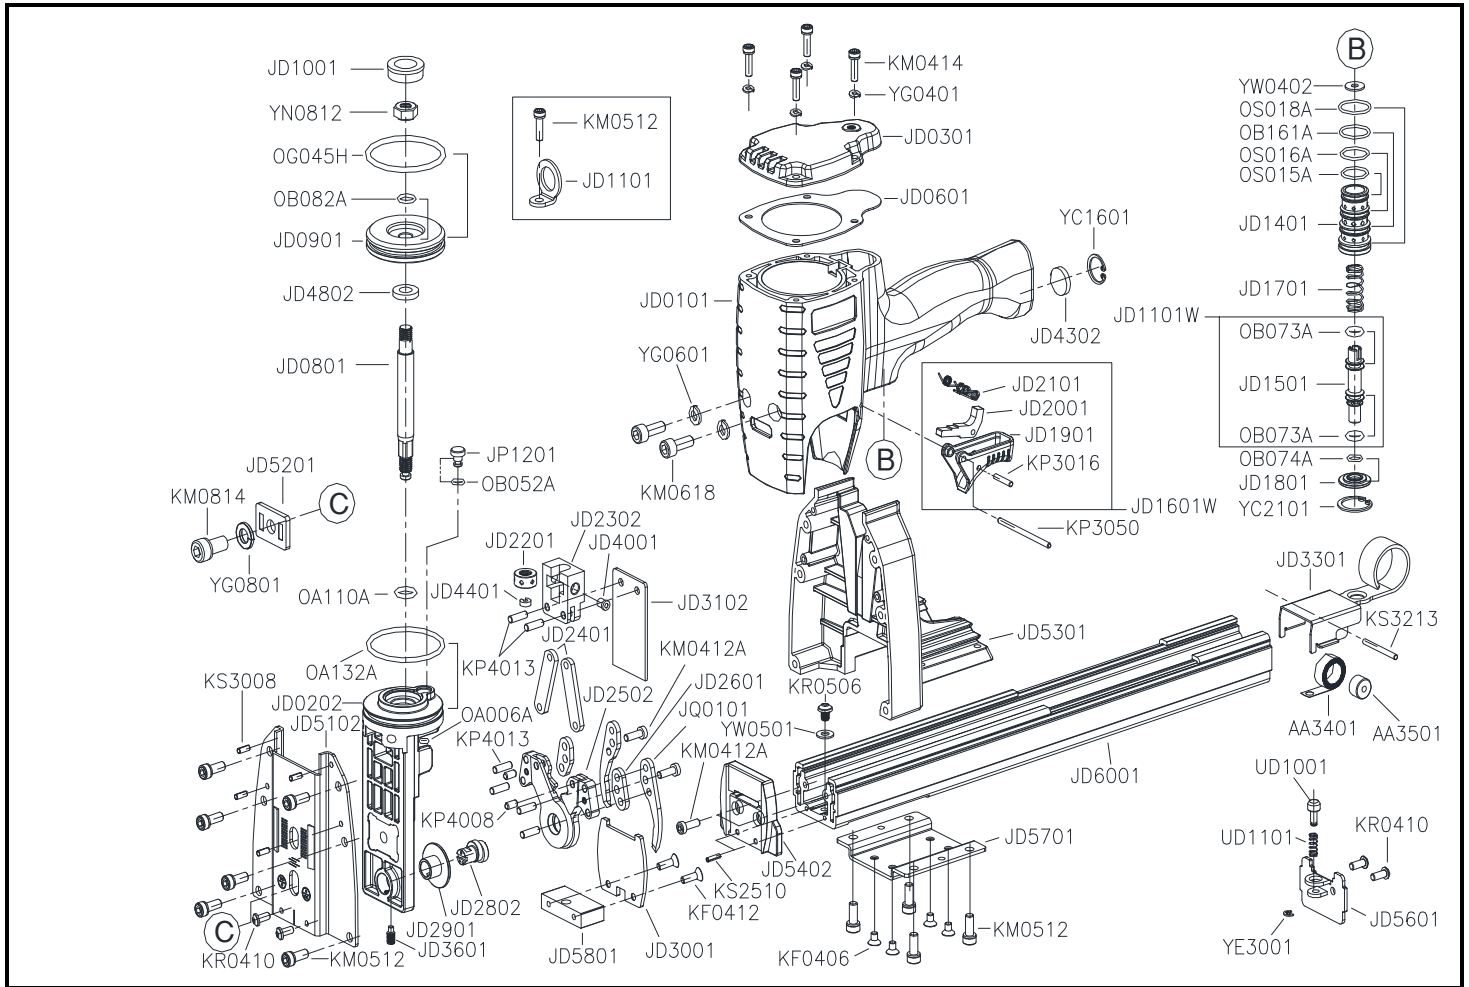

Детализировка и лист запасных частей Aplus A3522S

Part_No	Description	Spec	Q'ty	Part_No	Description	Spec	Q'ty	Part_No	Description	Spec	Q'ty
AA3401	PUSHER SPRING		1	JD4001	FIXED PLATE SET		1	OA006A	O-RING	ARP568-006	1
AA3501	ROLLER		1	JD4302	MUFFLER		1	OA110A	O-RING	ARP568-110	1
JD0101	BODY		1	JD4401	BUSHING		1	OA132A	O-RING	ARP568-132	1
JD0202	BODY(2)		1	JD4802	FLAT WASHER		1	OB052A	O-RING	5×1.5	1
JD0301	CYLINDER CAP		1	JD5102	FRONT SECTION		1	OB073A	O-RING	7×2.5	2
JD0601	CAP SEAL		1	JD5201	ADJUST SUPPORT		1	OB074A	O-RING	7×1.5	1
JD0801	PISTON ROD		1	JD5301	REAR BODY		1	OB082A	O-RING	φ8×1.5	1
JD0901	MAIN PISTON		1	JD5402	GUIDE PLATE		1	OB161A	O-RING	16×1.5	1
JD1001	BUMPER		1	JD5601	STOP PLATE		1	OG045H	O-RING	G45	1
JD1101	HANGER		1	JD5701	CONNECT SET		1	OS015A	O-RING	S-15	1
JD1101W	TRIGGER VALVE ASSY.		1	JD5801	DISTANCE SET		1	OS016A	O-RING	S-16	1
JD1401	TRIGGER VALVE SEAT		1	JD6001	MAGAZINE SEAT		1	OS018A	O-RING	S-18	1
JD1501	TRIGGER VALVE STEM		1	JP1201	STEM		1	UD1001	STOP PIN		1
JD1601W	TRIGGER ASSY.		1	JQ0101	ANVIL HOOK		2	UD1101	COMPRESSION SPRING		1
JD1701	COMPRESSION SPRING		1	KF0406	FLAT HD.BOLT	M4×0.7 - 6L	4	YC1601	C-RING	φ16	1
JD1801	TRIGGER VALVE GUIDE		1	KF0412	FLAT HD.BOLT	M4×0.7 - 12L	2	YC2101	C-RING	φ21	1
JD1901	TRIGGER		1	KM0412A	HEX.SOC.HD.BOLT	M4×0.7 - 12L	4	YE3001	E-RING	φ3.0	1
JD2001	CONTACT LEVER		1	KM0414	HEX.SOC.HD.BOLT	M4×0.7 - 14L	4	YG0401	SPRING WASHER	φ4	4
JD2101	SPRING		1	KM0512	HEX.SOC.HD.BOLT	M5×0.8 - 12L	11	YG0601	SPRING WASHER	φ6	2
JD2201	ADJUSTING WHEEL		1	KM0618	HEX.SOC.HD.BOLT	M6×1.0 - 18L	2	YG0801	SPRING WASHER	φ8	1
JD2302	ADJUSTABLE SEAT		1	KM0814	HEX.SOC.HD.BOLT	M8×1.25 - 14L	1	YN0812	HEX.NUT	M8×1.25	1
JD2401	LINK		2	KP3016	PARALLEL PIN	φ3×16L	1	YW0402	FLAT WASHER	φ4	1
JD2502	ANVIL HOLDER		2	KP3050	PARALLEL PIN	φ3×50L	1	YW0501	FLAT WASHER	φ5	1
JD2601	SPACER		2	KP4008	PARALLEL PIN	φ4×8L	2				
JD2802	PENETRATION ECCENTRIC		1	KP4013	PARALLEL PIN	φ4×13L	6				
JD2901	BUSHING		1	KR0410	BUTTON HD.BOLT	M4×0.7 - 10L	2				
JD3001	COVER PLATE		1	KR0506	BUTTON HD.BOLT	M5×0.8 - 06L	1				
JD3102	DRIVER		1	KS2510	SPRING PIN	φ2.5-10L	2				
JD3301	PUSHER		1	KS3008	SPRING PIN	φ3-8L	4				
JD3601	RETAINER SCREW		1	KS3213	SPRING PIN	φ1/8"×1/2L	1				