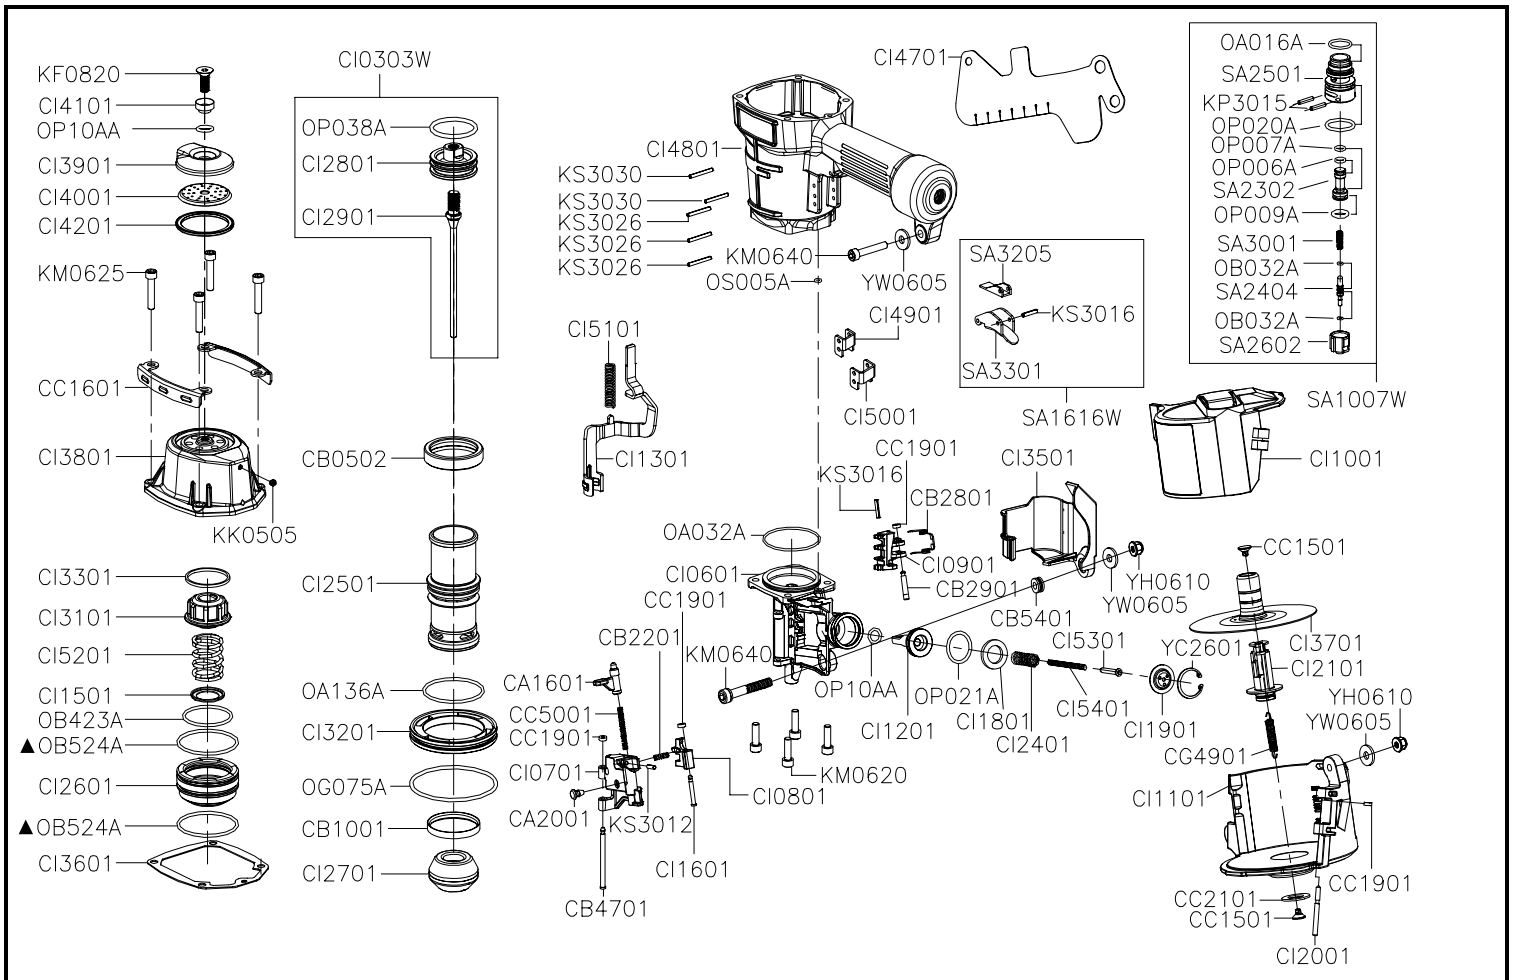

Детализировка и лист запасных частей Aplus C-55PA

Part_No	Description	Spec	Q'ty	Part_No	Description	Spec	Q'ty	Part_No	Description	Spec	Q'ty
CA1601	DOOR LATCH		1	CI2801	MAIN PISTON		1	OB032A	O-RING	2.5x1.4	2
CA2001	GROMMET		1	CI2901	DRIVER		1	OB423A	O-RING	41.5x2.62	1
CB0502	CYLINDER RING		1	CI3101	PISTON STOP		1	▲ OB524A	O-RING	52.0x2.7	2
CB1001	CHECK SEAL		1	CI3201	CYLINDER RING		1	OG075A	O-RING	G75	1
CB2201	COMPRESSION SPRING		1	CI3301	PISTON STOP RING		1	OP006A	O-RING	P6	1
CB2801	SPRING		1	CI3501	TRIP COVER		1	OP007A	O-RING	P7	1
CB2901	PIN		1	CI3601	CAP SEAL		1	OP009A	O-RING	P9	1
CB4701	PIN		1	CI3701	FIXED SEAT		1	OP020A	O-RING	P20	1
CB5401	FIXED LUMP		1	CI3801	CYLINDER CAP		1	OP021A	O-RING	P21	1
CC1501	SPRING RECEIVER		2	CI3901	EXHAUST CAP		1	OP038A	O-RING	P38	1
CC1601	WEAR PLATE		2	CI4001	SILENCER PLATE		1	OP10AA	O-RING	P10A	2
CC1901	BUSHING		4	CI4101	EXHAUST CAP RING		1	OS005A	O-RING	S-5	1
CC2101	RETAINER POST		1	CI4201	SKIDPROOF RING		1	SA1007W	RESTRICTIVE TRIGGER ASSY.		1
CC5001	COMPRESSION SPRING		1	CI4701	DUST SHIELD		1	SA1616W	TRIGGER ASSY.		1
CG4901	PULL SPRING		1	CI4801	BODY		1	SA2302	PILOT VALVE		1
CI0303W	DRIVER ASSY.		1	CI4901	INNER SAFETY GUIDE		1	SA2404	TRIGGER VALVE STEM		1
CI0601	NOSE		1	CI5001	OUTER SAFETY GUIDE		1	SA2501	TRIGGER VALVE SEAT		1
CI0701	DOOR		1	CI5101	COMPRESSION SPRING		1	SA2602	TRIGGER VALVE SEAT		1
CI0801	HOLDING PAWL		1	CI5201	COMPRESSION SPRING		1	SA3001	COMPRESSION SPRING		1
CI0901	FEED PAWL		1	CI5301	PIN		1	SA3205	CONTACT LEVER		1
CI1001	CANISTER COVER		1	CI5401	COMPRESSION SPRING		1	SA3301	TRIGGER		1
CI1101	CANISTER		1	KF0820	FLAT HD.BOLT	M8x1.0-20L	1	YC2601	C-RING	φ 26	1
CI1201	FEED PISTON CAP		1	KK0505	HEX.SOC.SET SCREW	M5x0.8-5L	1	YH0610	LOCK NUT	M6x1.0	2
CI1301	SAFETY		1	KM0620	HEX.SOC.HD.BOLT	M6x1.0-20L	4	YW0605	FLAT WASHER	φ 6	3
CI1501	TRIP COVER		1	KM0625	HEX.SOC.HD.BOLT	M6x1.0-25L	4				
CI1601	PIN		1	KM0640	HEX.SOC.HD.BOLT	M6x1.0-40L	2				
CI1801	PISTON BUMPER		1	KP3015	PARALLEL PIN	φ 3x15L	2				
CI1901	FEED PISTON CAP		1	KS3012	SPRING PIN	φ 3-12L	1				
CI2001	PIN		1	KS3016	SPRING PIN	φ 3-16L	2				
CI2101	MAGAZINE POST		1	KS3026	SPRING PIN	φ 3-26L	3				
CI2401	COMPRESSION SPRING		1	KS3030	SPRING PIN	φ 3-30L	2				
CI2501	CYLINDER		1	OA016A	O-RING	ARP568-016	1				
CI2601	HEAD VALVE PISTON		1	OA032A	O-RING	ARP568-032	1				
CI2701	BUMPER		1	OA136A	O-RING	ARP568-136	1				