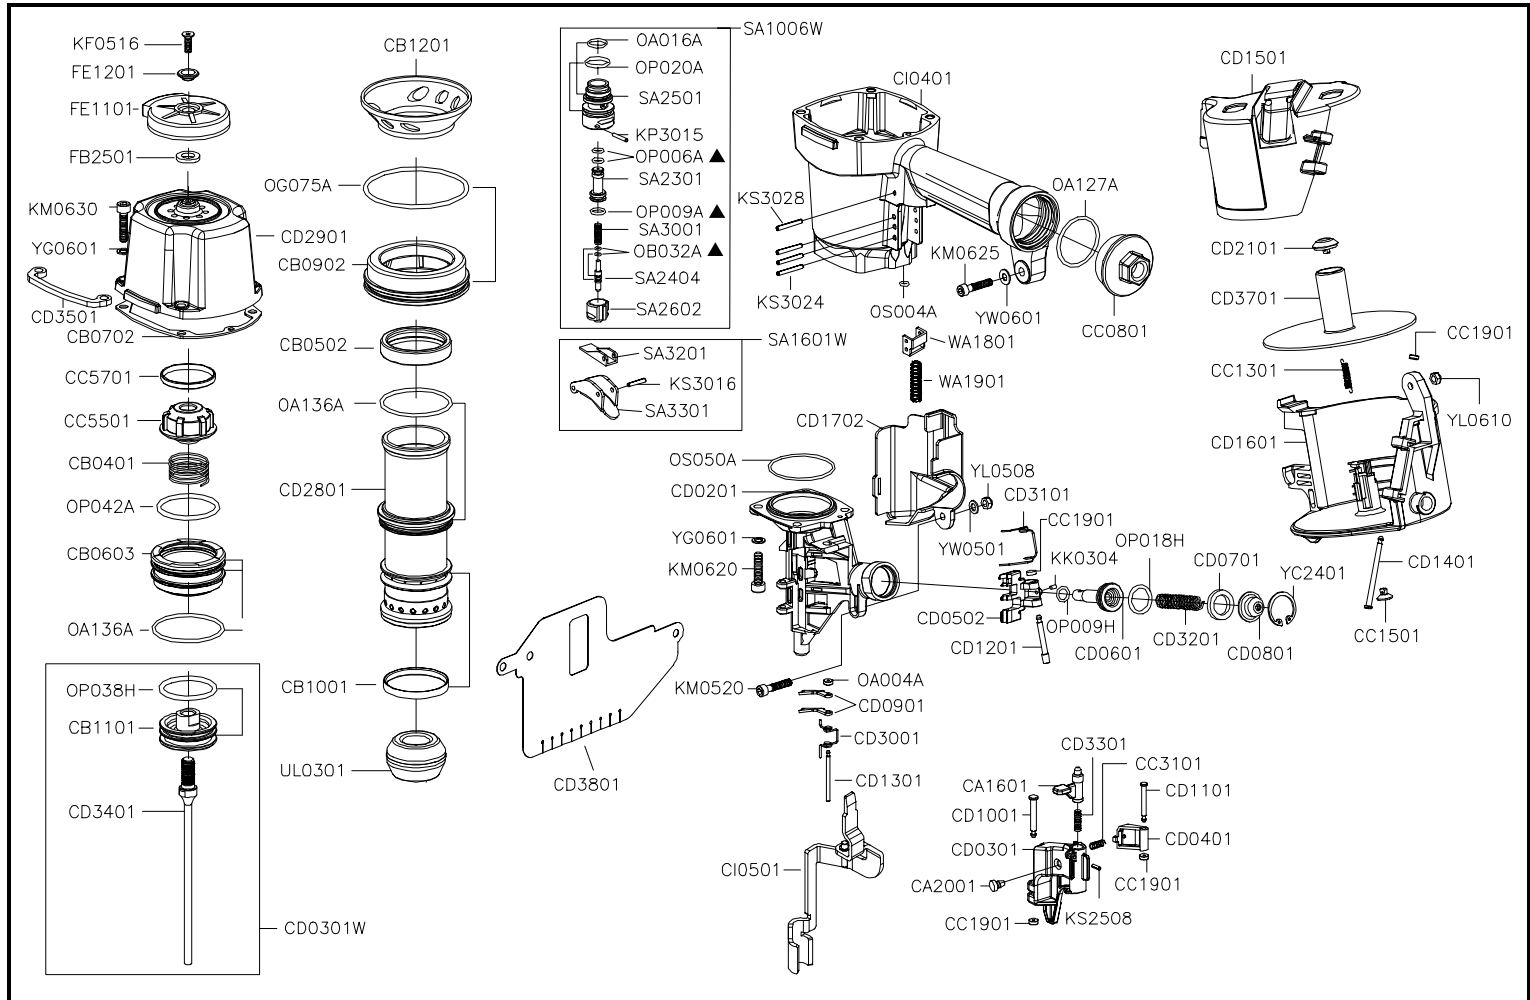

Детализировка и лист запасных частей Aplus C-65PA

Part_No	Description	Spec	Qty	Part_No	Description	Spec	Qty	Part_No	Description	Spec	Qty
CA1601	DOOR LATCH		1	CD2101	SPRING RECEIVER		1	▲ OP009A	O-RING	P9	1
CA2001	GROMMET		1	CD2801	CYLINDER		1	▲ OP009H	O-RING	8.8x1.9	1
CB0401	COMPRESSION SPRING		1	CD2901	CYLINDER CAP		1	OP018H	O-RING	17.8x2.4	1
CB0502	CYLINDER RING		1	CD3001	SPRING		1	OP020A	O-RING	P20	1
CB0603	HEAD VALVE PISTON		1	CD3101	SPRING		1	OP038H	O-RING	37.7x3.5	1
CB0702	CAP SEAL		1	CD3201	COMPRESSION SPRING		1	OP042A	O-RING	P42	1
CB0902	CYLINDER RING		1	CD3301	COMPRESSION SPRING		1	OS004A	O-RING	S-4	1
CB1001	CHECK SEAL		1	CD3401	DRIVER		1	OS050A	O-RING	S-50	1
CB1101	MAIN PISTON		1	CD3501	WEAR PLATE		2	SA1006W	RESTRICTIVE TRIGGER ASSY.		1
CB1201	COLLAR		1	CD3701	FIXED SEAT		1	SA1601W	TRIGGER ASSY.		1
CC0801	END CAP		1	CD3801	DUST SHIELD		1	SA2301	PILOT VALVE		1
CC1301	PULL SPRING		1	CI0401	BODY		1	SA2404	TRIGGER VALVE STEM		1
CC1501	SPRING RECEIVER		1	CI0501	SAFETY		1	SA2501	TRIGGER VALVE SEAT		1
CC1901	BUSHING		4	FB2501	PISTON STOP		1	SA2602	TRIGGER VALVE SEAT		1
CC3101	COMPRESSION SPRING		1	FE1101	EXHAUST CAP		1	SA3001	COMPRESSION SPRING		1
CC5501	PISTON STOP		1	FE1201	EXHAUST CAP RING		1	SA3201	CONTACT LEVER		1
CC5701	SPACER		1	KF0516	FLAT HD.BOLT	M5x0.8 - 16L	1	SA3301	TRIGGER		1
CD0201	NOSE		1	KK0304	HEX.SOC.SET SCREW	M3x0.5 - 4L	1	UL0301	BUMPER		1
CD0301	DOOR		1	KM0520	HEX.SOC.HD.BOLT	M5x0.8 - 20L	1	WA1801	SAFETY GUIDE		1
CD0301W	DRIVER ASSY.		1	KM0620	HEX.SOC.HD.BOLT	M6x1.0 - 20L	4	WA1901	COMPRESSION SPRING		1
CD0401	HOLDING PAWL(A)		1	KM0625	HEX.SOC.HD.BOLT	M6x1.0 - 25L	1	YC2401	C-RING	∅ 24	1
CD0502	FEED PAWL		1	KM0630	HEX.SOC.HD.BOLT	M6x1.0 - 30L	4	YG0601	SPRING WASHER	∅ 6	8
CD0601	FEED PISTON CAP		1	KP3015	PARALLEL PIN	∅ 3x15L	2	YL0508	LOCK NUT	M5x0.8	1
CD0701	PISTON BUMPER		1	KS2508	SPRING PIN	∅ 2.5-8L	1	YL0610	LOCK NUT	M6x1.0	1
CD0801	FEED PISTON CAP		1	KS3016	SPRING PIN	∅ 3-16L	1	YW0501	FLAT WASHER	∅ 5	1
CD0901	HOLDING PAWL(B)		2	KS3024	SPRING PIN	∅ 3-24L	3	YW0601	FLAT WASHER	∅ 6	1
CD1001	PIN		1	KS3028	SPRING PIN	∅ 3-28L	1				
CD1101	PIN		1	OA004A	O-RING	ARP568-004	1				
CD1201	PIN		1	OA016A	O-RING	ARP568-016	1				
CD1301	PIN		1	OA127A	O-RING	ARP568-127	1				
CD1401	PIN		1	OA136A	O-RING	ARP568-136	3				
CD1501	CANISTER COVER		1	▲ OB032A	O-RING	2.5x1.4	2				
CD1601	CANISTER		1	OG075A	O-RING	G75	1				
CD1702	TRIP COVER		1	▲ OP006A	O-RING	P6	2				