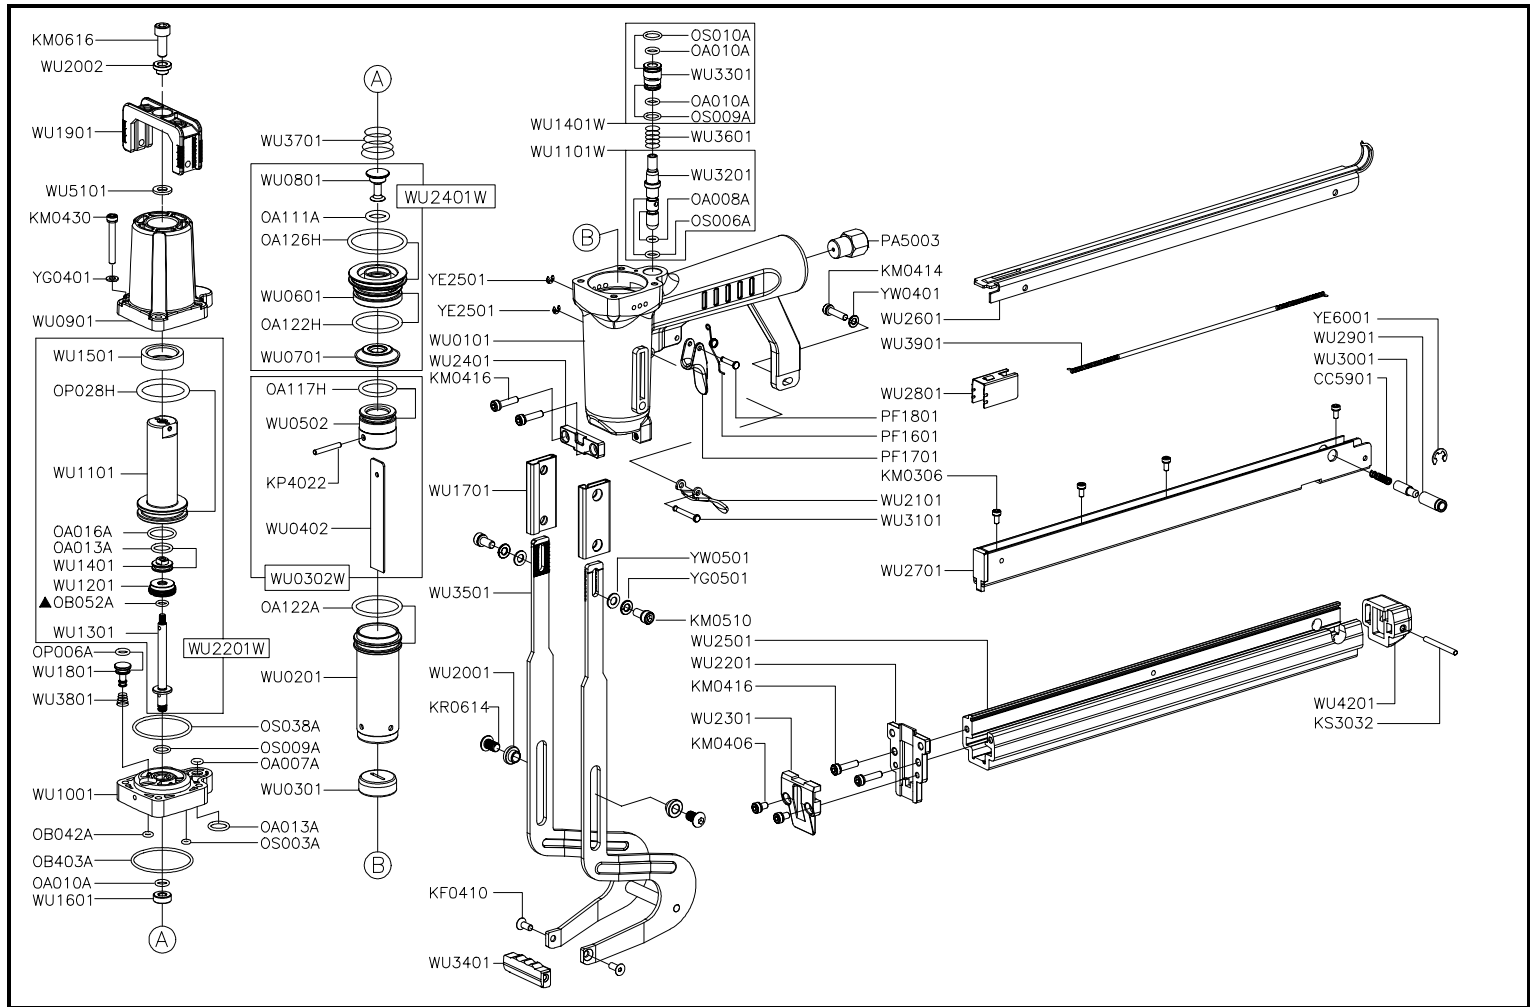

Детализировка и лист запасных частей Aplus SP88/25 SJ

Part_No	Description	Spec	Qty	Part_No	Description	Spec	Qty	Part_No	Description	Spec	Qty
CC5901	COMPRESSION SPRING		1	OS010A	O-RING	S-10	1	WU2101	TRIGGER		1
KF0410	FLAT HD.BOLT	M4x0.7 - 10L	2	OS038A	O-RING	S-38	1	WU2201	GUIDE PLATE		1
KM0306	HEX.SOC.HD.BOLT	M3x0.5 - 6L	4	PA5003	COUPLING PLUG		1	WU2201W	HEAD VALVE CAP ASSY.		1
KM0406	HEX.SOC.HD.BOLT	M4x0.7 - 6L	2	PF1601	SPRING		1	WU2301	COVER PLATE(B)		1
KM0414	HEX.SOC.HD.BOLT	M4x0.7 - 14L	1	PF1701	SAFETY LEVER		1	WU2401	COVER PLATE(A)		1
KM0416	HEX.SOC.HD.BOLT	M4x0.7 - 16L	4	PF1801	PIN		1	WU2401W	HEAD VALVE SEAT ASSY.		1
KM0430	HEX.SOC.HD.BOLT	M4x0.7 - 30L	4	WU0101	BODY		1	WU2501	MAGAZINE SEAT		1
KM0510	HEX.SOC.HD.BOLT	M5x0.8 - 10L	2	WU0201	CYLINDER		1	WU2601	MAGAZINE CAP		1
KM0616	HEX.SOC.HD.BOLT	M6x1.0 - 16L	1	WU0301	BUMPER		1	WU2701	NAIL SEAT ASSY.		1
KP4022	PARALLEL PIN	∅ 4x22L	1	WU0302W	DRIVER ASSY.		1	WU2801	PUSHER		1
KR0614	BUTTON HD.BOLT	M6x1.0 - 14L	2	WU0402	DRIVER		1	WU2901	LATCH SEAT		1
KS3032	SPRING PIN	∅ 3-32L	1	WU0502	MAIN PISTON		1	WU3001	LATCH		1
OA007A	O-RING	ARP568-007	1	WU0601	HEAD VALVE SEAT		1	WU3101	PIN		1
OA008A	O-RING	ARP568-008	1	WU0701	GASKET		1	WU3201	TRIGGER VALVE STEM		1
OA010A	O-RING	ARP568-010	3	WU0801	VALVE		1	WU3301	TRIGGER VALVE SEAT		1
OA013A	O-RING	ARP568-013	2	WU0901	CYLINDER CAP		1	WU3401	PAWL		1
OA016A	O-RING	ARP568-016	1	WU1001	CAP		1	WU3501	SHORT JAW		1
OA111A	O-RING	ARP568-111	1	WU1101	WASHER ADJUSTMENT STROKE		1	WU3601	COMPRESSION SPRING		1
OA117H	O-RING	20.29x2.62	1	WU1101W	TRIGGER VALVE ASSY.		1	WU3701	COMPRESSION SPRING		1
OA122A	O-RING	ARP568-122	1	WU1201	REVERSAL CYLINDER RING NUT		1	WU3801	COMPRESSION SPRING		1
OA122H	O-RING	28.25x2.62	1	WU1301	REVERSAL CYLINDER SHAFT		1	WU3901	PULL SPRING		1
OA126H	O-RING	34.6x2.62	1	WU1401	MAIN PISTON		1	WU4201	COVER		1
OB042A	O-RING	3.5x1.8	1	WU1401W	TRIGGER VALVE CAP ASSY.		1	WU5101	FLAT WASHER		1
▲ OB052A	O-RING	5x1.5	1	WU1501	BUMPER		1	YE2501	E-RING	∅ 2.5	2
OB403A	O-RING	39.5x1.5	1	WU1601	SCREW		1	YE6001	E-RING	∅ 6.0	1
OP006A	O-RING	P6	1	WU1701	RUBBER PLATE		2	YG0401	SPRING WASHER	∅ 4	4
OP028H	O-RING	27.7x3.5	1	WU1801	DIAPHRAGM VALVE		1	YG0501	SPRING WASHER	∅ 5	2
OS003A	O-RING	S-3	1	WU1901	FIXED SUPPORT		1	YW0401	FLAT WASHER	∅ 4	1
▲ OS006A	O-RING	S-6	1	WU2001	WASHER		2	YW0501	FLAT WASHER	∅ 5	2
OS009A	O-RING	S-9	2	WU2002	WASHER		1				