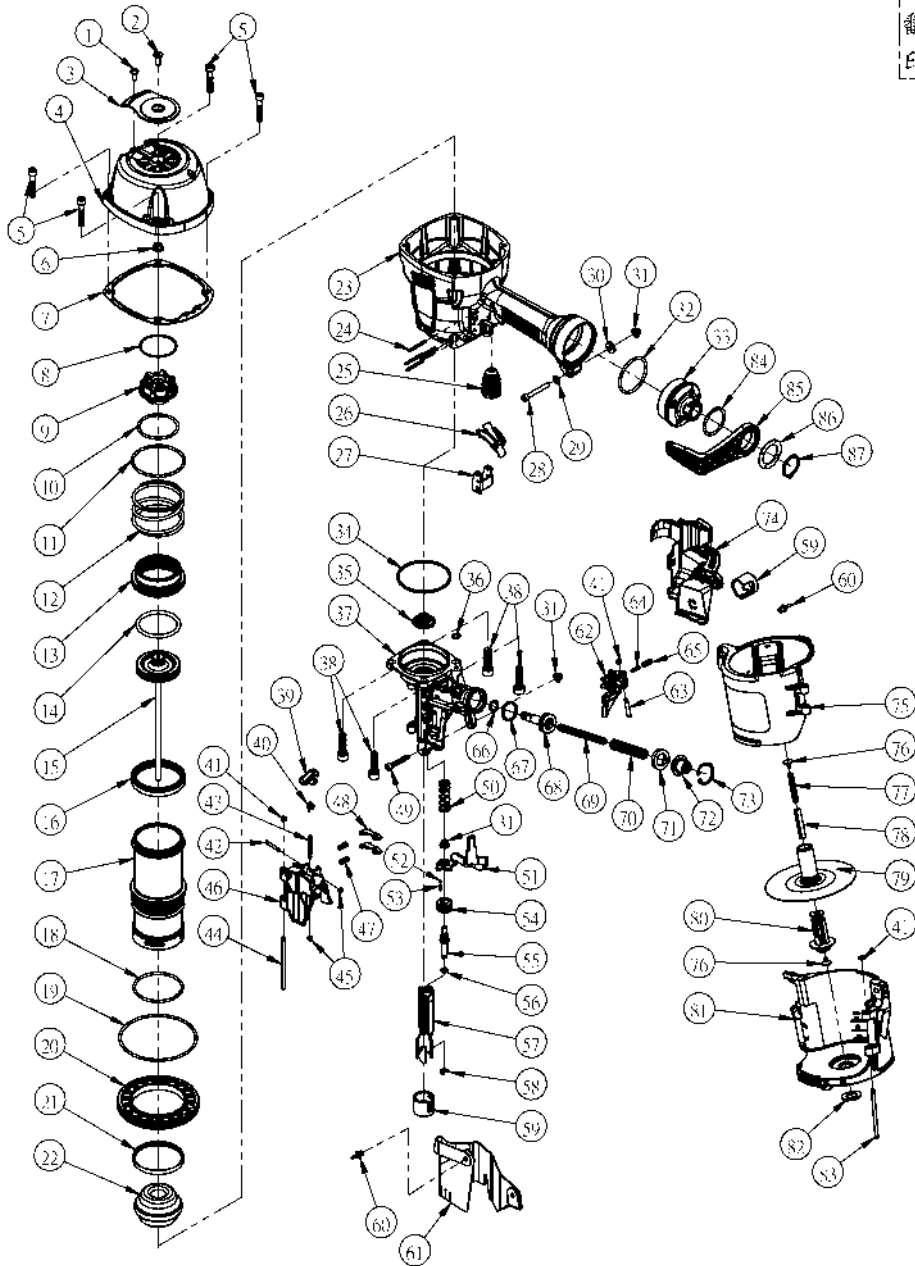

禁止翻印

FCN90B.B01 A 2020-08-11

FCN90B-CT		NOTE: When ordering spare parts. Please state the part name and part number.					
Item	Part NO.	Description	Qty	Item	Part NO.	Description	Qty
1	101330	Screw M5*12	1	52	101387	Steel ball	1
2	100769	Hex.Soc.Flat Counter Sunk Hd. Bolt	1	53	101388	Spring	1
3	101433	Exhaust Cover	1	54	101389	Adjust dial	1
4	101303	Cap	1	55	101390	Contact Bolt	1
5	100208	Screw Socket Hd M6*35	4	56	101391	O-Ring	1
6	101331	Nut M6	1	57	101392	Arm, Lower Contact	1
7	103443	Seal, Cylinder Cap	1	58	104097	E-Ring	1
8	101332	Spacer	1	59	101394	No Mar Pad	2
9	101308	Piston Stop	1	60	104105	Hook Dust Cover	2
10	101312	O-Ring	1	61	101396	Dust Cover	1
11	101311	O-Ring	1	62	101365	Feed Pawl	1
12	101306	Spring	1	63	100340	Step Pin	1
13	101310	Head Valve Piston	1	64	100336	Comp Spring	1
14	101314	O-Ring	1	65	100337	Comp Spring	1
15	101439	Main Piston Unit	1	66	100011	O-Ring	1
16	101316	Cylinder Seal	1	67	100098	O-Ring	1
17	101321	Cylinder	1	68	101369	Feed Piston	1
18	101320	O-Ring	1	69	100342	Spring	1
19	101319	O-Ring	1	70	100206	Spring	1
20	101318	Cylinder Ring	1	71	100205	Feed Piston Stop	1
21	101322	Check Valve	1	72	100207	Spring Collar	1
22	101323	Bumper	1	73	100104	C-Ring	1
23	107007	Frame	1	74	109056	Contact Arm Cover	1
24	100966	Spring Pin	4	75	101407	Magazine Cover	1
25	103955	100063 Trigger Valve Unit(CT)	1	76	100113	Receiver.Spring	2
26	100067	Trigger Unit (C.T)	1	77	100111	Tension Spring	1
27	107003	Contact Arm Guide	1	78	100110	Spacer	1
28	101328	Screw Socket Hd M5*40	1	79	101398	Nail Support	1
29	100638	Washer	1	80	100112	Magazine Post	1
30	101336	Washer	1	81	101409	Magazine	1
31	101096	Nut, Elastic Stop M5	3	82	100115	Post Retainer	1
32	100327	O-Ring	1	83	100364	Step Pin	1
33	104090	End Cap	1	84	104095	O-Ring	1
34	101354	O-Ring	1	85	104091	Hook	1
35	101307	Driver Guide	1	86	104092	Washer	1
36	100332	O-Ring	1	87	104093	C-Ring	1
37	101359	Nose	1	MOQ for items in the following categories is 10pcs, order quantities under 10pcs for these items will be adjusted accordingly			
38	100188	Screw Socket Hd M8*30	4	1. Orings – not included in the oring kits			
39	100349	Door Latch	1	2. Screws, bolts			
40	101377	Spring, Door Latch	1	3. Pins - roll pin, solid pins			
41	100078	Rubber Washer	3	4. Standard washers – not special washers.			
42	100347	Step Pin	1	5. Nuts			
43	101383	Step Pin	1				
44	101362	Pin	1				
45	103276	Rubber Washer	2				
46	101375	Door	1				
47	100085	Compression Spring	2				
48	101381	Check Pawl	2				
49	100568	Screw Socket Hd M5*30	1				
50	109014	Spring, Contact Arm	1				
51	105524	Contact Arm	1				