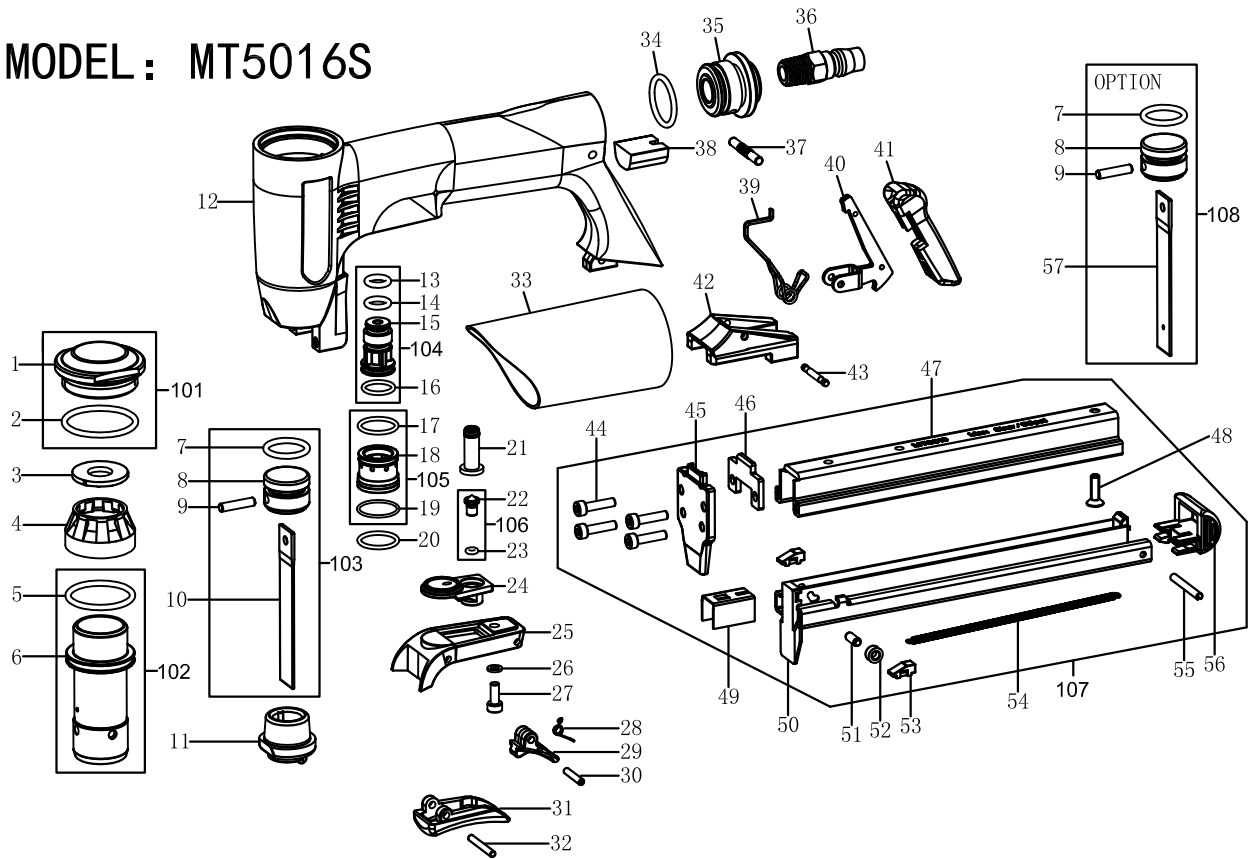

EXPLODED VIEW AND PARTS LIST

MODEL: MT5016S

ITEM NO.	PART NO.	PART NAME	Q' TY	ITEM NO.	PART NO.	PART NAME	Q' TY
1	AA33J-001A	EXHAUST COVER	1	36	AA06A-018C	AIR HOSE CONNECTOR	1
2	B08-031420262	O-RING	1	37	AA33J-017A	RIVET	1
3	AA33J-002A	AIRPROOF CUSHION	1	38	AA33J-018A	SILENCER	1
4	AA33J-003A	RETAINER RING	1	39	AA33J-019A	LEG SPRING	1
5	B08-026640262	O-RING	1	40	AA33J-Y09A1	LOCKING PAWL	1
6	AA33J-006A	CYLINDER	1	41	AA33J-022A	FASTENER TRIGGER	1
▲7	B08-017120262	O-RING	1	42	AA33J-023A	FASTENER COVER	1
8	AA33J-004A	DRIVER HEAD	1	43	AA33J-024A	FASTENER PIN	1
9	AA09B-034A	RIVET	1	44	B01-01-040160-02-NL	SCREW	4
▲10	AA97A-001A	DRIVER	1	45	AA97A-002A	MUZZLE COVER	1
▲11	AA33J-007B	BUMPER	1	46	AA33J-025A	SHIM	1
12	AA33J-008A	BODY	1	47	AA97A-003A	NAIL TROUGH	1
▲13	B08-007600262-10	O-RING	1	48	B01-02-040120-02-NL	FLAT SCREW	1
▲14	B08-008000250	O-RING	1	▲49	AA33J-035A	PUSHER	1
15	AA33J-009A	ACTIVE VALVE	1	50	AA97A-Y06A1	PROPELLENT SOLDER	1
▲16	B08-012500180	O-RING	1	51	AA33J-034A	AXLETREE	1
17	B08-015600178	O-RING	1	52	AA33J-033A	PULLEY	1
18	AA33J-010A	ACTIVE VALVE PISTON	1	53	AA33J-032A	STOP BLOCK	2
19	B08-016000130	O-RING	1	▲54	AA33J-038A	SPRING	1
20	B08-016400180	O-RING	1	55	B02-030280-02	ROLL PIN	1
21	AA33J-011A	AIR CONDUIT	1	56	AA33J-036A	END PIECE	1
22	AA33J-012A	THIMBLE	1		OPTION 108		
▲23	B08-002500180	O-RING	1	7	B08-017120262	O-RING	1
24	AA33J-013A	VALVE	1	8	AA33J-004A	DRIVER HEAD	1
25	AA33K-001A	VALVE COVER	1	9	AA09B-034A	RIVET	1
26	B04-02-040-01	PLAIN WASHER	1	▲57	AA97A-004A	DRIVER (SHORT)	1
27	B01-01-040120-02	SCREW	1				
28	AA33K-004A	TORSIONAL SPRING	1	101	AA33J-Y01A1	EXHAUST COVER SET	
29	AA33K-002A	SAFETY	1	102	AA33J-Y04A1	CYLINDER SET	
30	B02-030160-02	ROLL PIN	1	▲103	AA97A-Y01A1	DRIVER SET	
31	AA33K-003A	TRIGGER	1	▲104	AA33J-Y05A1	ACTIVE VALVE SET	
32	AA33J-039A	TRIGGER PIN	1	105	AA33J-Y06A1	ACTIVE VALVE PISTON SET	
33	GG07A	SHEATH	1	106	AA33J-Y07A1	SHIMBLE SET	
34	B08-021000250	O-RING	1	107	AA97A-Y08A1	MAGAZINE SET	
35	AA33J-016A	TAIL CAP	1	▲108	AA97A-Y09A1	DRIVER SET (SHORT)	